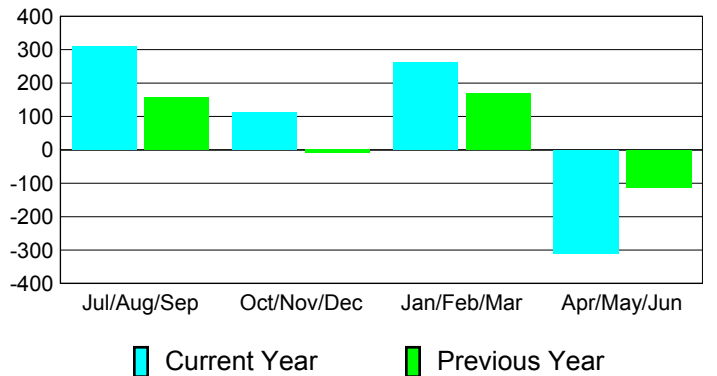

Membership Results
2010-2011

Membership
2009-2010

Month	Net Memb Goal	Actual New Memb	Actual Dropped Memb	Gain/Loss of Memb	Gain/Loss of Memb
Jul/Aug/Sep	0	478	-167	311	157
Oct/Nov/Dec	0	337	-226	111	-9
Jan/Feb/Mar	0	330	-68	262	169
Apr/May/June	0	159	-469	-310	-114
Totals	0	1304	-930	374	203

Membership Results 2010-2011

Goal, New, Dropped, Gain/Loss

Comparison of Membership Gain/Loss

Current Year Compared to the Previous Year

Gender Comparison 2010-2011

Jul/Aug/Sep

Oct/Nov/Dec

Jan/Feb/Mar

Apr/May/June

Male

Female