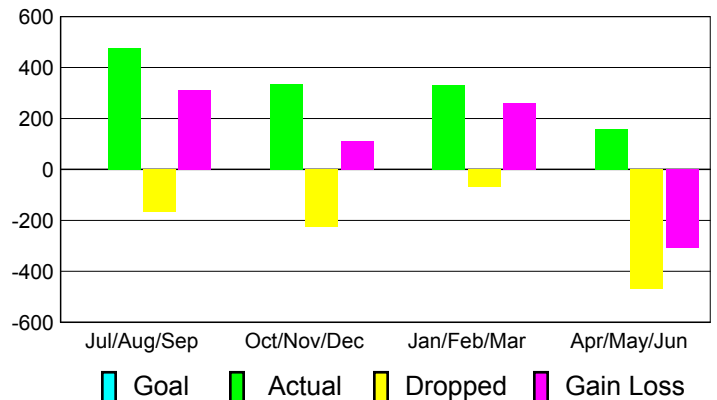

Membership Results 2010-2011

Goal, New, Dropped, Gain/Loss

Comparison of Membership Gain/Loss

Current Year Compared to the Previous Year