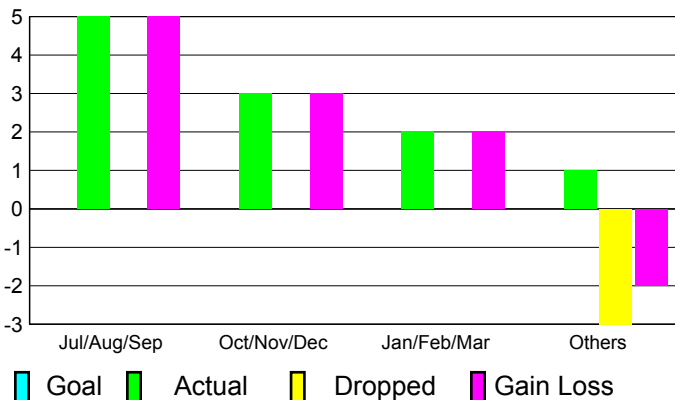

2010-2011 GMT Reports for District (or Undistricted) **District 356 C**

GMT: **KWANG-SOO JANG**

Location: **REPUBLIC OF KOREA**

GMT CA: **5**

CLUBS

Club Results
2010-2011

Clubs
2009-2010

Month	New Club Goal	Actual New Clubs	Actual Dropped Clubs	Gain/Loss of Clubs	Gain/Loss of Clubs
Jul/Aug/Sep	0	5	0	5	1
Oct/Nov/Dec	0	3	0	3	0
Jan/Feb/Mar	0	2	0	2	0
Apr/May/June	0	1	-3	-2	2
Totals	0	11	-3	8	3

Club Results 2010-2011

Goal, New, Dropped, Gain/Loss

Comparison of Club Gain/Loss

Current Year Compared to the Previous Year

YTD Status Quo Clubs 2010-2011

Status Quo Clubs Compared to Status Quo Members

MEMBERSHIP