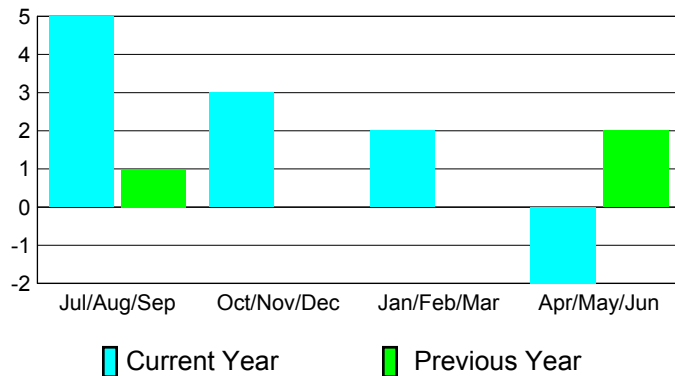

2010-2011 GMT Reports for District (or Undistricted) **District 356 C**

GMT: **KWANG-SOO JANG**

Location: **REPUBLIC OF KOREA**

GMT CA: **5**

CLUBS

Club Results
2010-2011

Clubs
2009-2010

Month	New Club Goal	Actual New Clubs	Actual Dropped Clubs	Gain/Loss of Clubs	Gain/Loss of Clubs
Jul/Aug/Sep	0	5	0	5	1
Oct/Nov/Dec	0	3	0	3	0
Jan/Feb/Mar	0	2	0	2	0
Apr/May/June	0	1	-3	-2	2
Totals	0	11	-3	8	3

Club Results 2010-2011

Goal, New, Dropped, Gain/Loss

Comparison of Club Gain/Loss

Current Year Compared to the Previous Year

YTD Status Quo Clubs 2010-2011

Status Quo Clubs Compared to Status Quo Members

MEMBERSHIP